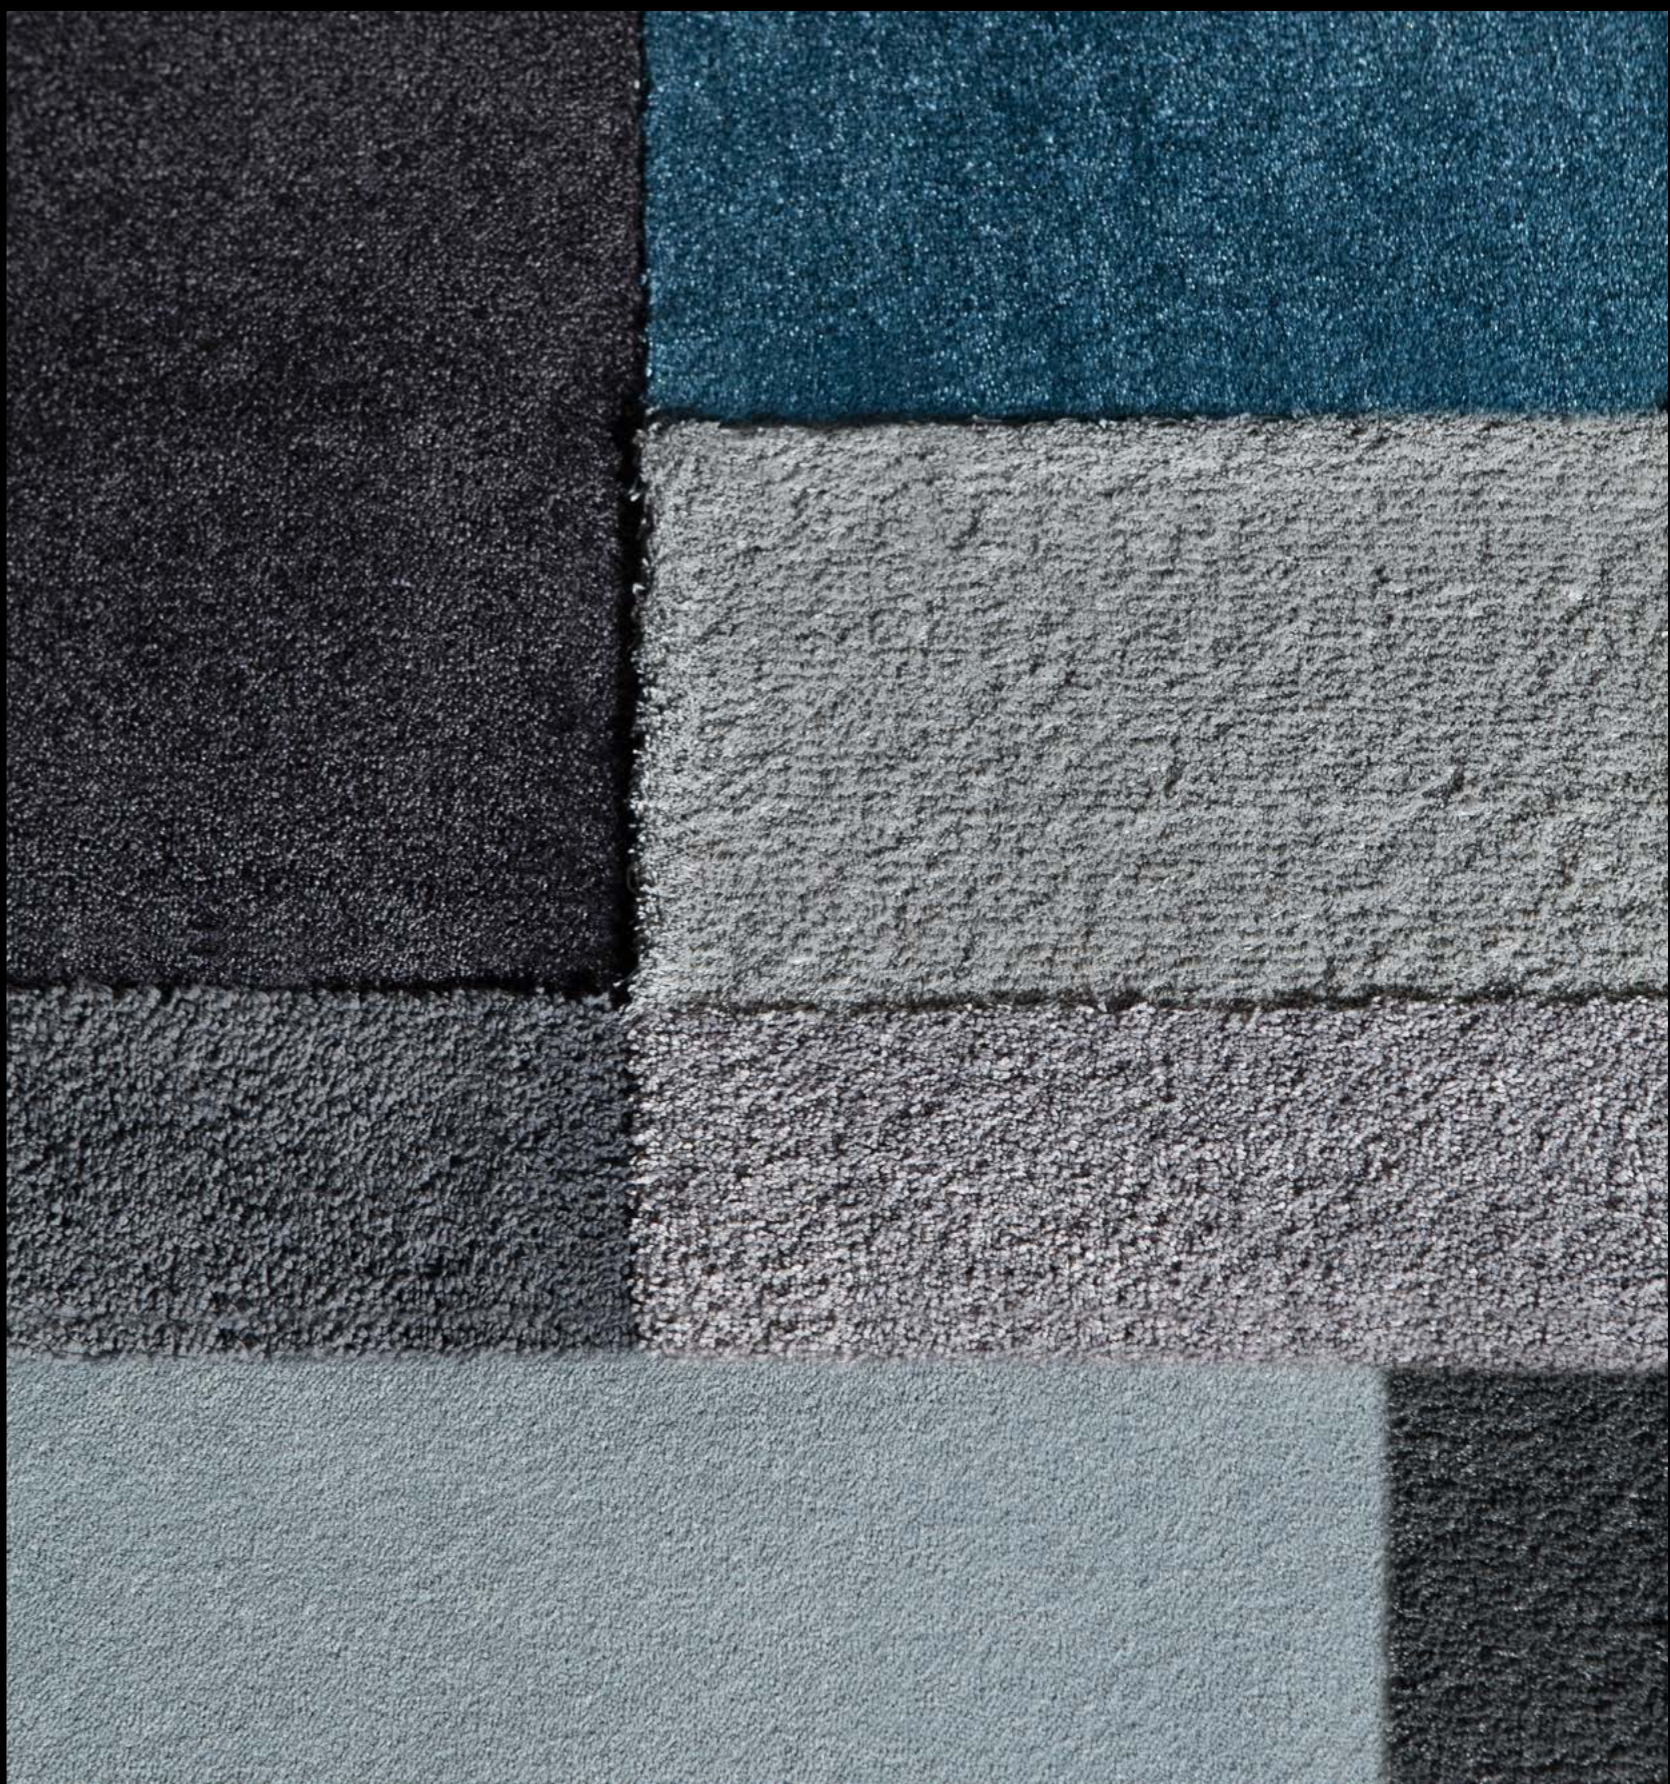

Foto: Luigi Cirio, Stylist: Paola Citterio - Thanks to

GLOBE
Custom Made - New Trends Collection
+39.031.860113-874437
besanamoquette.com

BESANA
CARPET LAB
ALWAYS TIME FOR YOU